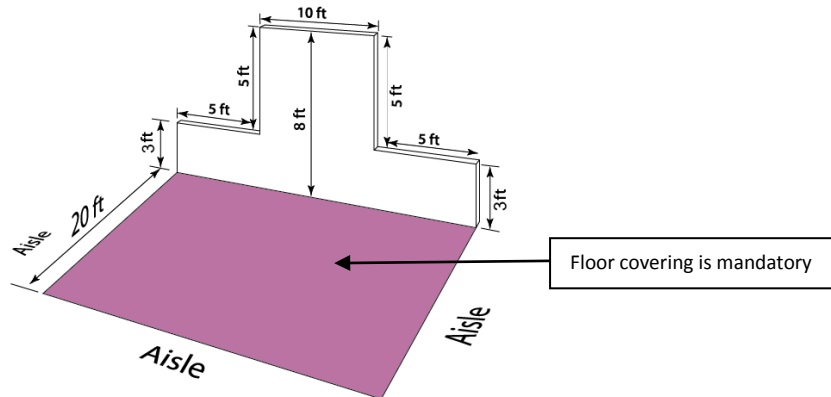

Peninsula booths

Peninsula booths:

- ✓ Have aisles on 3 sides backing onto an exhibit
- ✓ Are at least 20ft deep
- ✓ The back wall is restricted to 3 ft high within 5ft of each aisle
- ✓ Maximum allowable height of the **backwall is 8ft**
- ✓ Suspended signs are permitted over peninsula booths that are 20ft x 20ft or larger (**Note:** signs must be hung so that the **bottom of the sign is 12ft** from the ground).